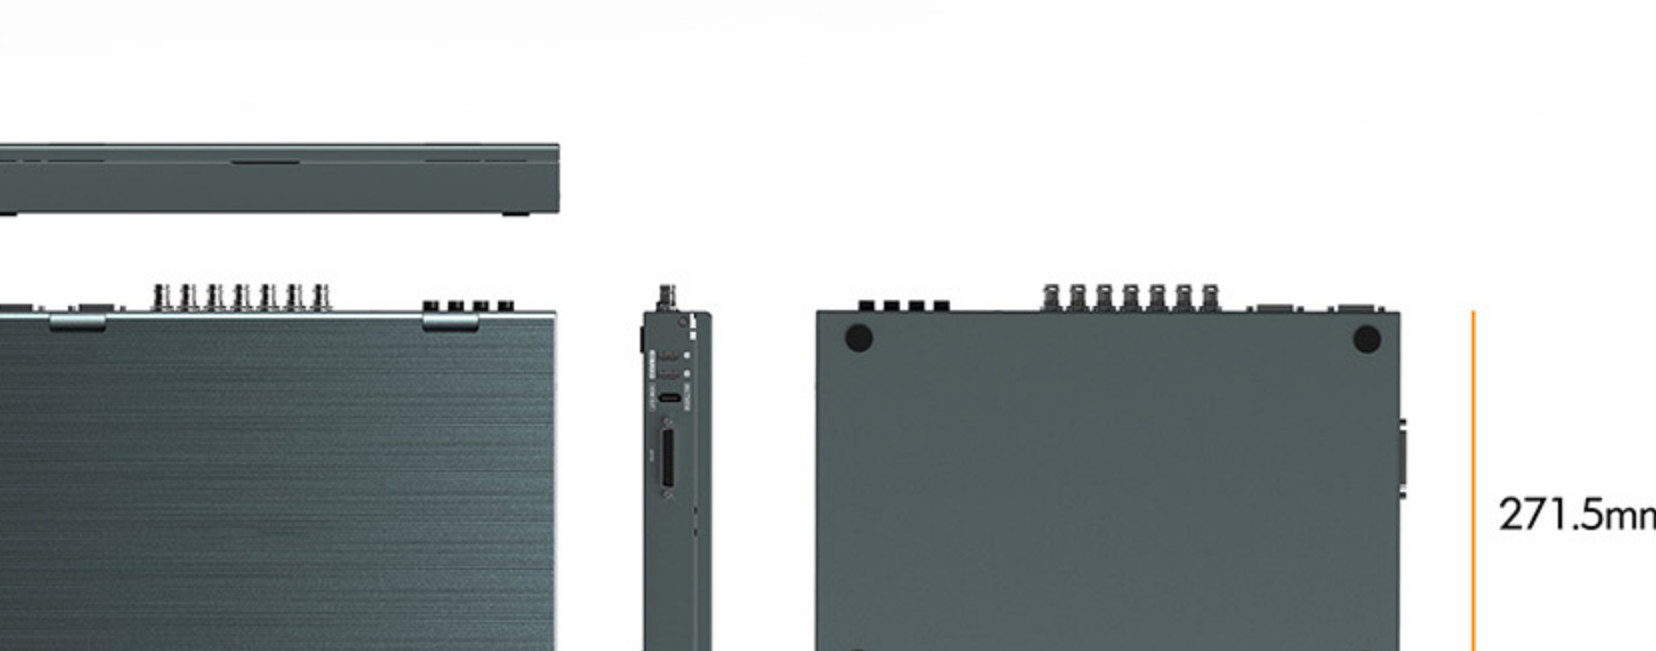

Utility Patent No.: 201920872231.X

Technical specification

FUNCTIONS	Transitions & Effects	Manual T-bar/ AUTO/ CUT/ Wipe/ Mix/ Fade/ FTB / Color Bar	
	Streaming	USB type-C uncompressed capture, Comply with UVC & UAC	
	Keys & Layouts	Luma Key/ Chroma Key/ PIP/ PoP/ Multiview	
	Audio Mixer	Following/Mixing	
INPUTS	LCD Display	15.6 inch, 1920×1080 resolution	
	Record	SD card, H.264, record for PGM up to 1080p60	
	Video Inputs	SD/HD/3G-SDI(75Ω)×4, HDMI2.0 type-A(100Ω)×2, DVI-I(VGA-compatible)×2	
	USB Media Player	USB type-A×2	
	Analog Audio Inputs	TRS(L/R)×1	
	PGM Streaming Output	USB type-C×1	
OUTPUTS	PGM Outputs	HD/3G-SDI(75Ω)×2, HDMI type-A(100Ω)×2	
	AUX Output (PGM/PVW)	HD/3G-SDI(75Ω)×1	
	Multiview Output	HDMI type-A×1	
	Analog Audio Output	TRS(L/R)×1	
DATA INTERFACES	LAN	Synchronize local time	
	Tally	GPIO	
STANDARDS	SDI Input Format Support	1080p 60/59.94/50/30/29.97/25/24/23.98 1080psf 30/29.97/25/24/23.98 1080i 60/59.94/50 720p 60/59.94/50/30/29.97/25/24/23.98 625i 50 PAL, 525i 59.94 NTSC	
	HDMI Input Format Support	4K 60/50/30, 2K 60/50/30 1080p 60/59.94/50/30/29.97/25/24/23.98/23.976 1080i 50/59.94/60 720p 60/59.94/50/30/29.97/25/24/23.98 576i 50, 576p 50	
	SDI & HDMI Scaling Output	1080p 60/50/30/25/24, 1080i 60/50	
	Multiview HDMI Output	1080p 60	
	SDI Compliance	SMPTE 292M / SMPTE 259M / SMPTE 424M	
	USB Capture	Compatible with USB3.0 and USB 2.0, up to 1080p60hz	
	SIZE	Dimension(LWD)	375 × 271.5 × 43.7mm
		Weight	4.0kg
	POWER	Power Supply	DC 12V 2.8A, 33W