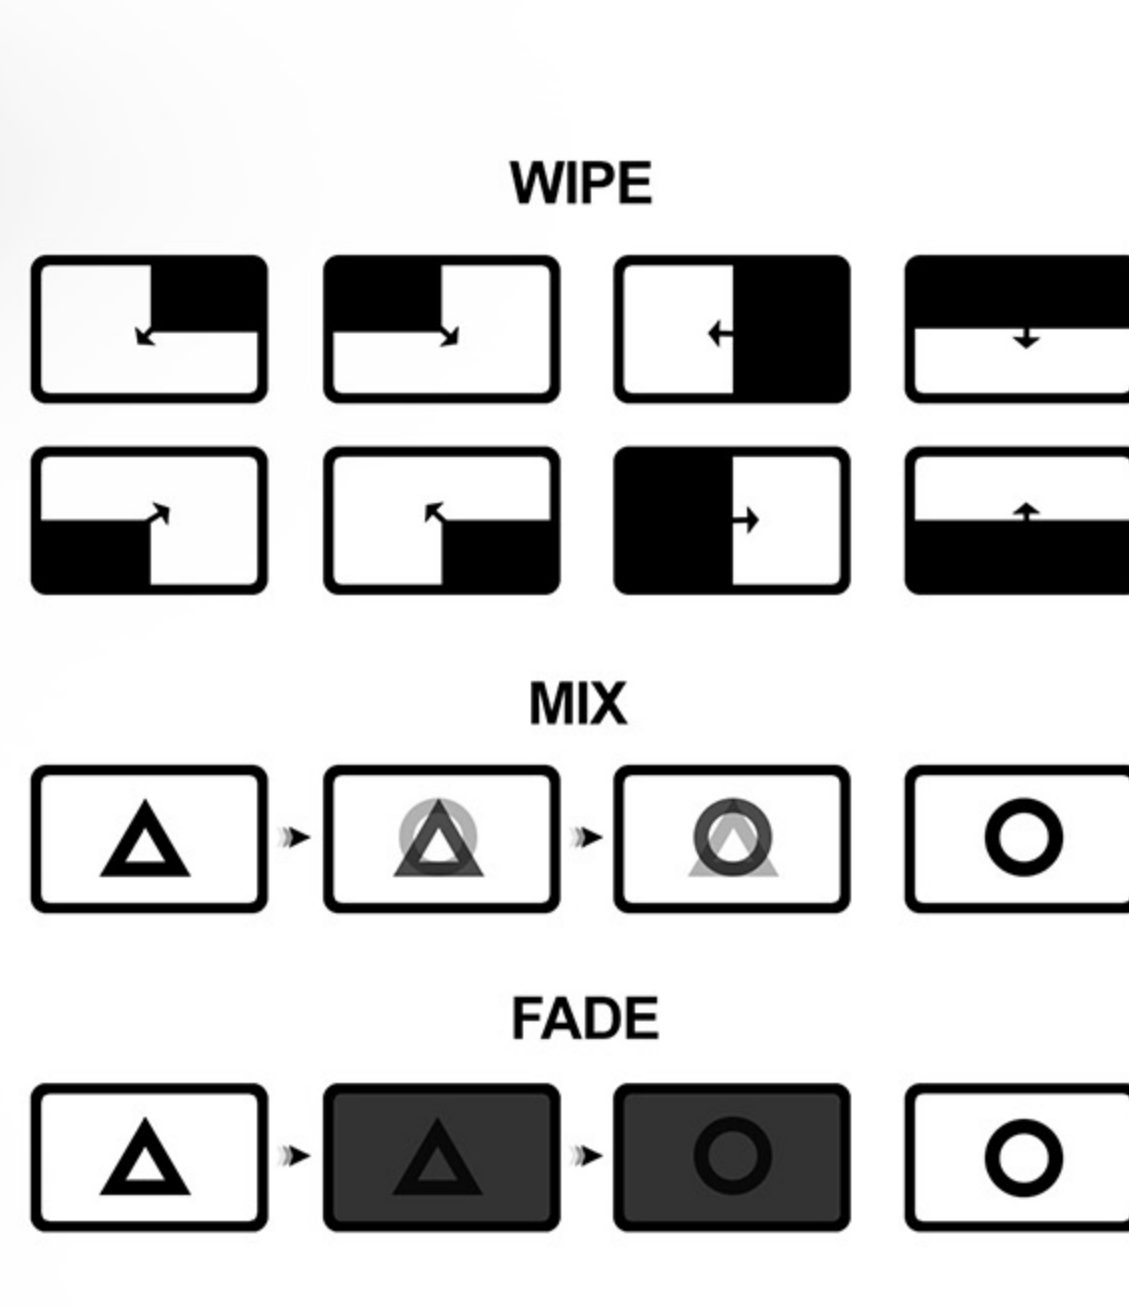

Chroma/Luma Key

Support real-time background matting, user can use Chroma key to cutout PVW green or blue background. And use the Luma Key to cutout black background.

Users can adjust the size and position of the windows according to their needs.

Audio sliders can be used for multi-channel audio mixing.

T-bar & Transitions

T-Bar, AUTO and CUT for switching between PVW and PGM. Under T-Bar & AUTO mode, it supports various transition effects such as WIPE, MIX and FADE. There are 3 different transition rates to meet different needs.

PGM Recording

Extra SD card recording function, video recording up to 1080p60, which can achieve recording and pausing. Multiple recording qualities are available.

USB Media Player

The channel 5 and 6 support different signals such as USB media player, HDMI DVI and VGA which can satisfy customers to realize different signal input. USB Media Player support Video and Images.