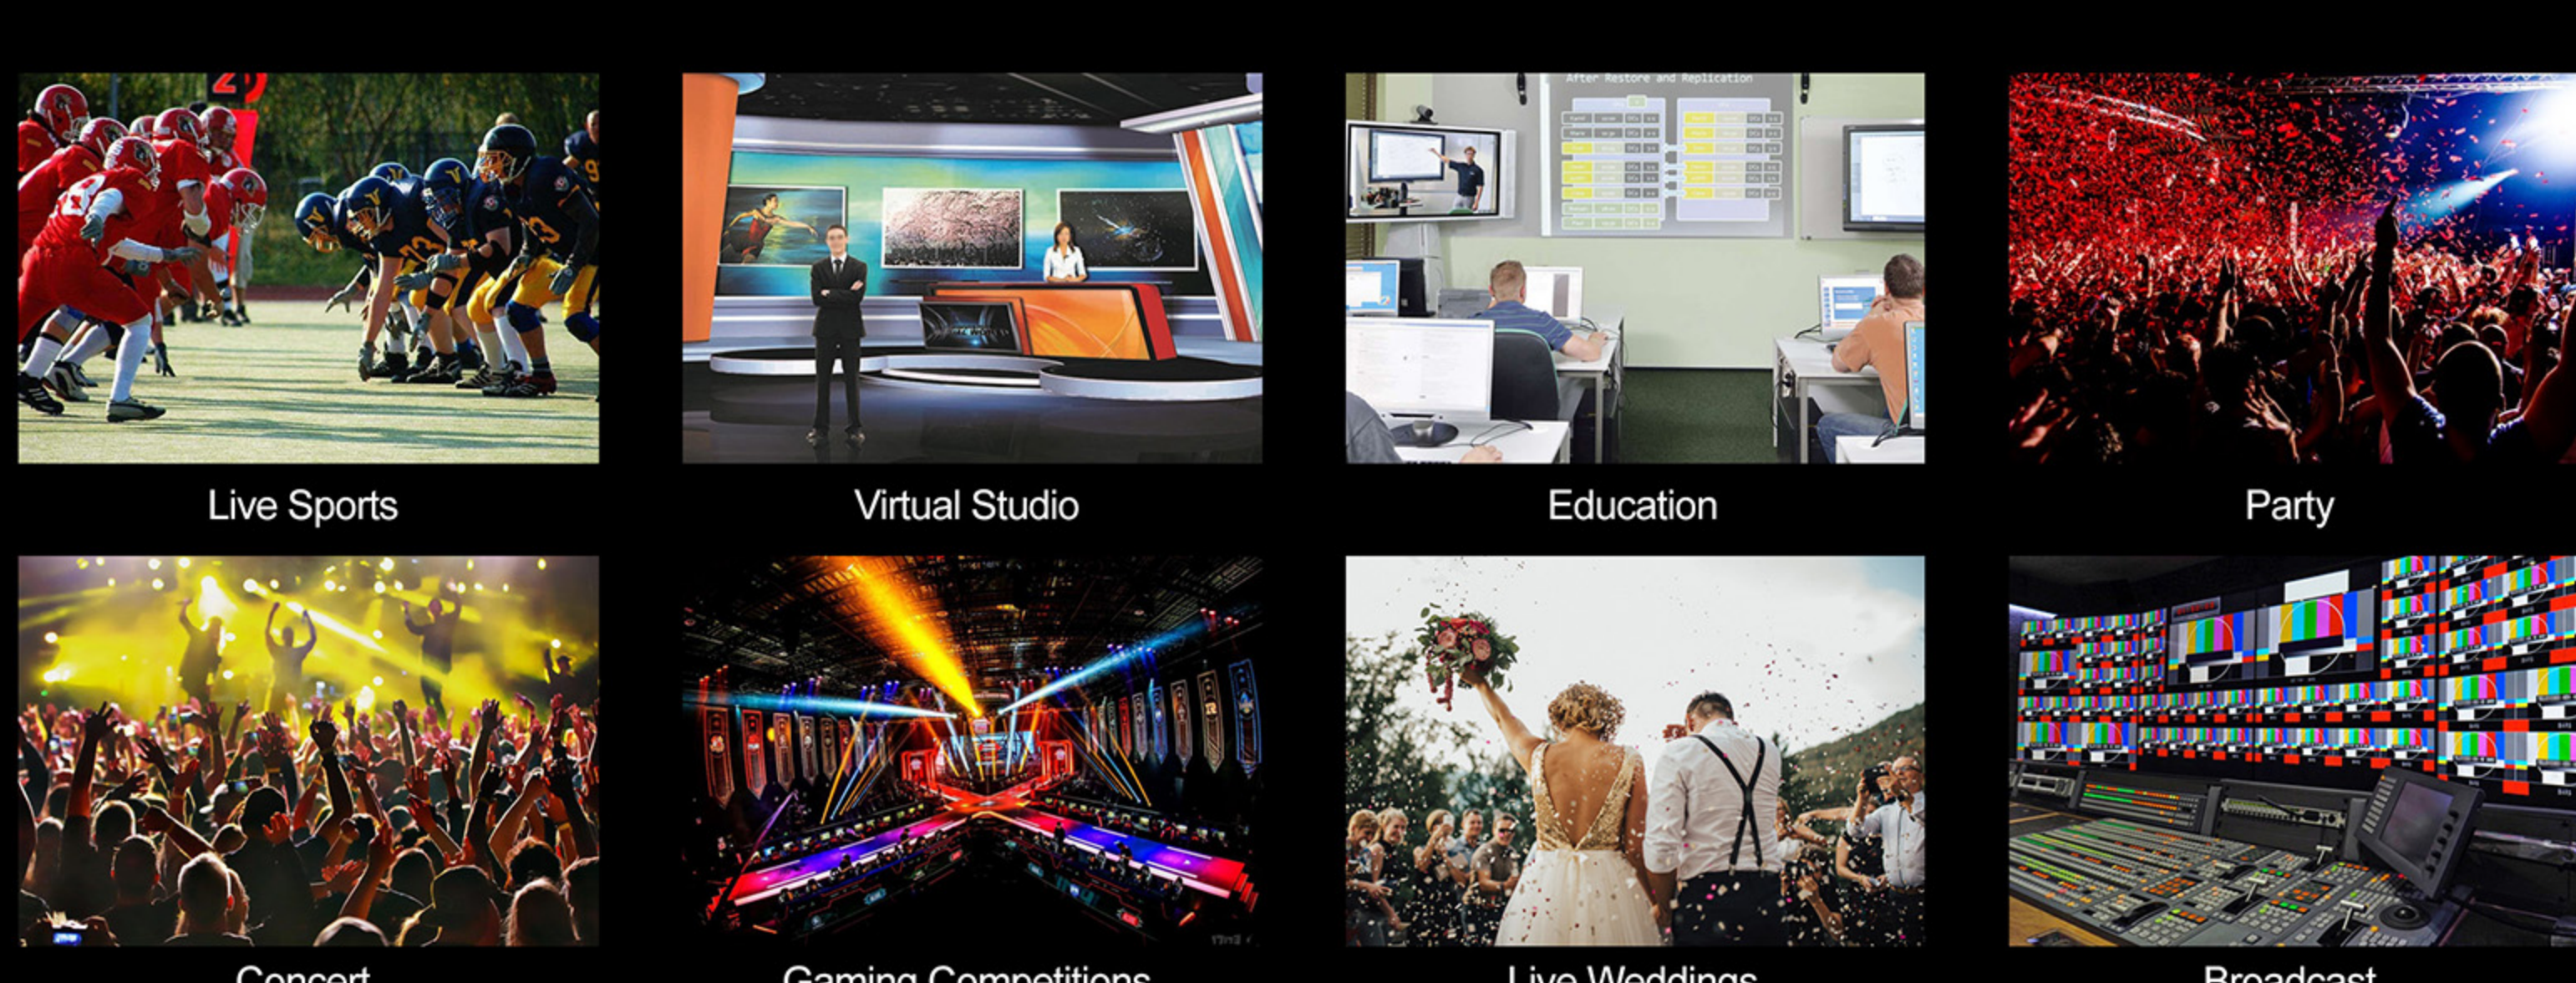

Widespread Application

The all-in-one 6 channel video switcher can be widely used in various field events, such as live sports, virtual studio, Education, internet, concert, and so on.